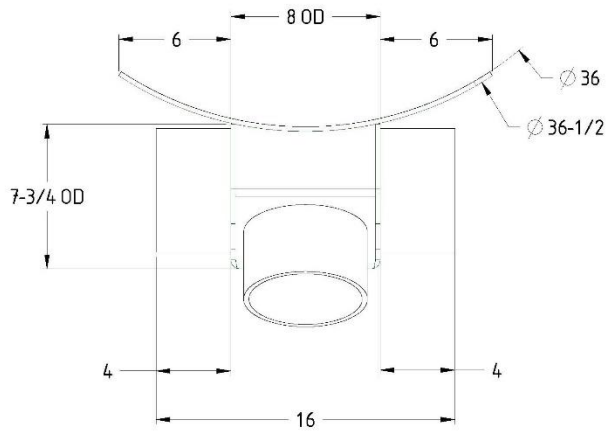

Sand Cannon – Replacement Corn Slot

Item #	Part #	Description
—		Corn Slot Replacement Kit