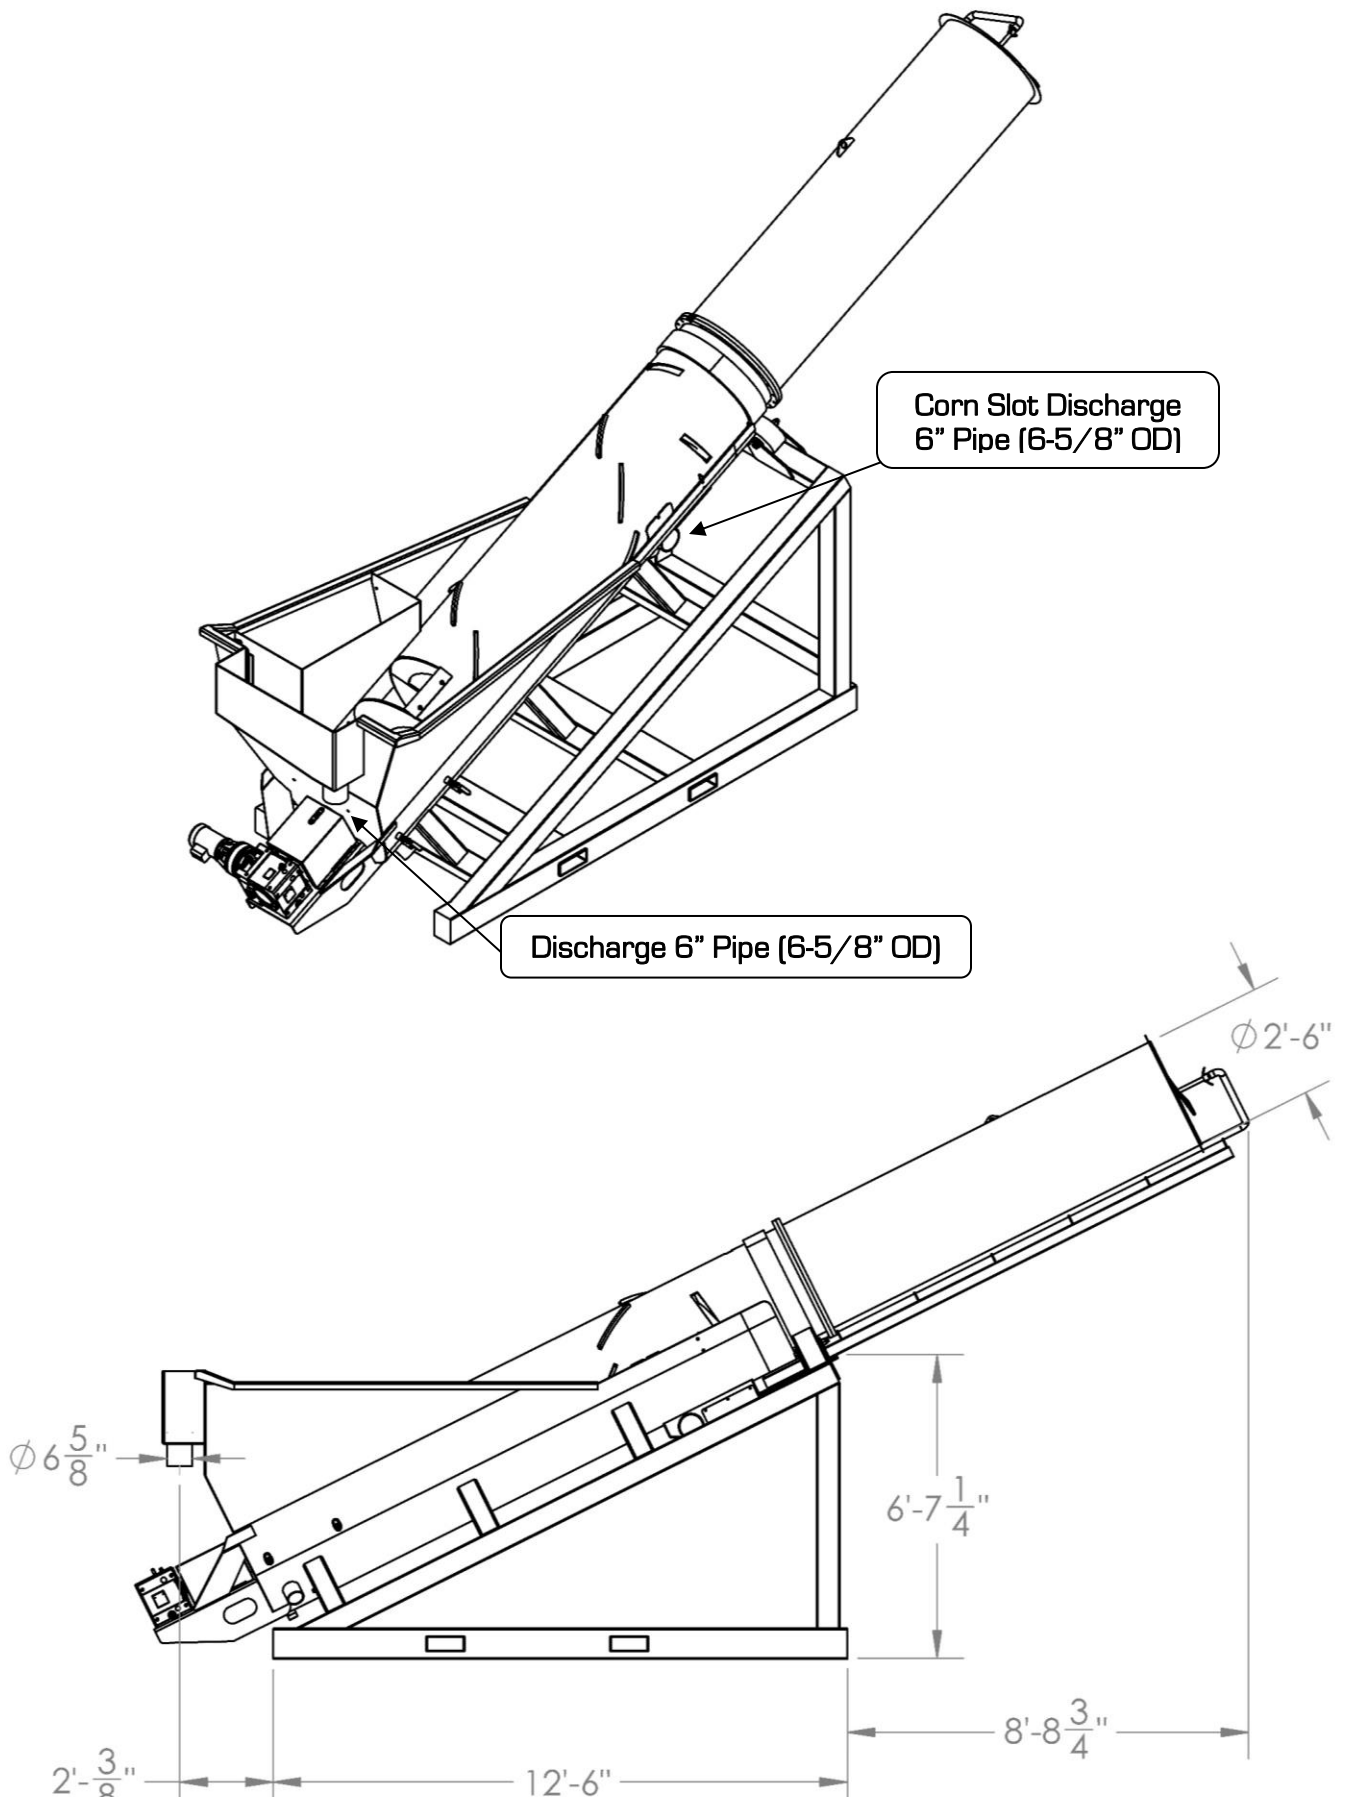

Sand Cannon - Overall Dimensions