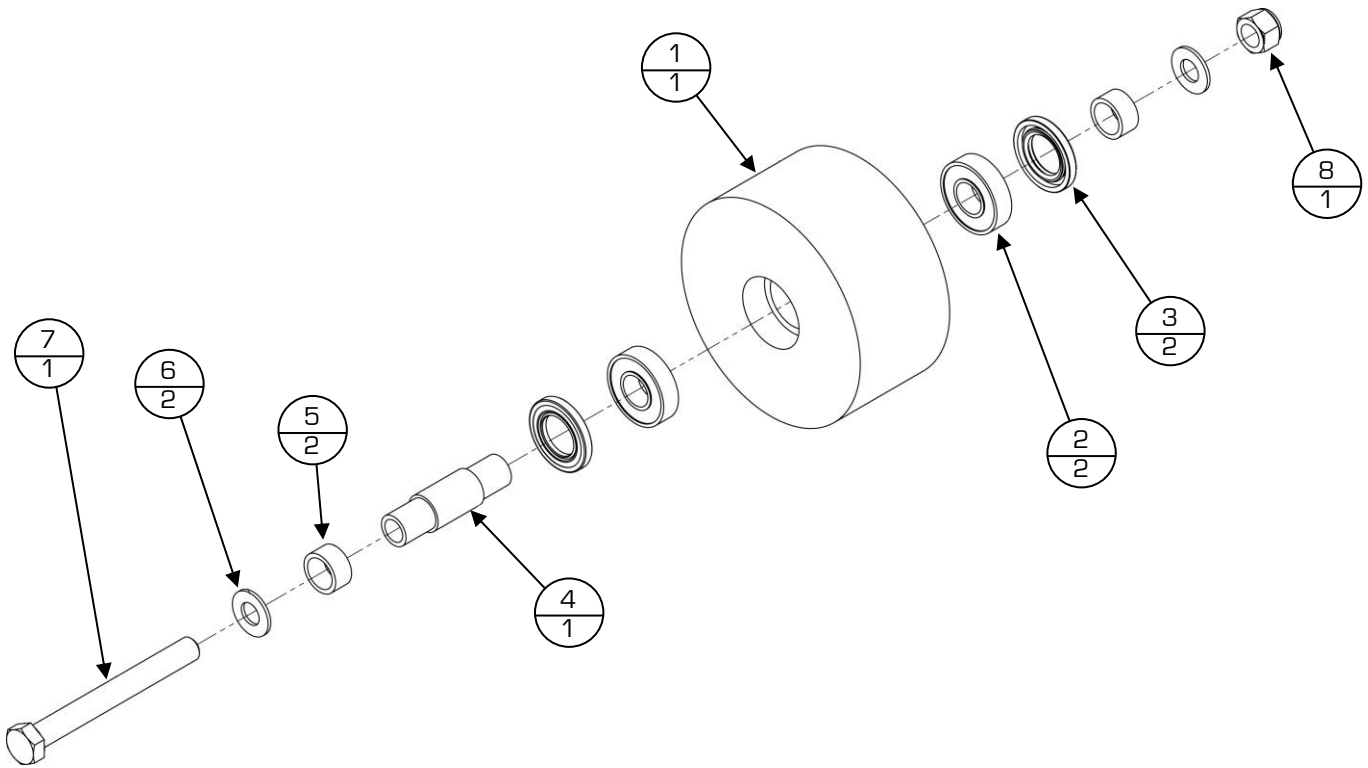

Sand Cannon - Components

Sand Cannon – Components

Item #	Part #	Description
1	M300	3HP/1750/3PH/TEFC/182TC MOTOR
2	S558	Sumitomo Solid Shaft Output Gearbox
3	K186	8020 X 3-1/8 Hub for #80 Chain Coupler(SC)
4	Z688	#80 Chain Coupling Loop, SR
5	Z447	Chain Coupling Cover, SR
6	V180	2-15/16" BS Chain Coupler Half
7	O433	Dodge 2-15/16" 4 bolt sq flange bearing
8	E120	Slip On Seal Collar For Drive Shaft
9	Z219	O-Ring 3-3/8" ID
10	L334	Seal Housing, SS
11	-	Seal Pack Assembly
12	N115	Thrust Plate Auger Base UHMW
13	V259	SRS-SC Wear Plate - Lower Auger Scoop

Sand Cannon - 4-Seal Pack Direction Detail

SEAL LIP ORIENTATION

Item #	Part #	Description
1	L334	Seal Housing, SS
2	P679	Seal - Cut Lips
3	A440	1/4" Seal Spacer

Sand Cannon - 3-Seal Pack Direction Detail (past models)

SEAL LIP ORIENTATION

Quantity

Item #	Part #	Description
1	L334	Seal Housing, SS
2	P679	Seal - Cut Lips
3	A440	1/4" Seal Spacer

Sand Cannon – Replacement Corn Slot

****Note: Sold as an assembly only**

#
Quantity

Item #	Part #	Description
—	B592	Wheel Assembly [SRS SC Nylon Wheel Complete]
1	—	Wheel, Poly
2	—	Wheel Bearing
3	—	Wheel Bearing Seal
4	—	Wheel Shaft
5	—	Wheel Bushing
6	—	Wheel Washer
7	—	Wheel Bolt
8	—	Wheel Nut