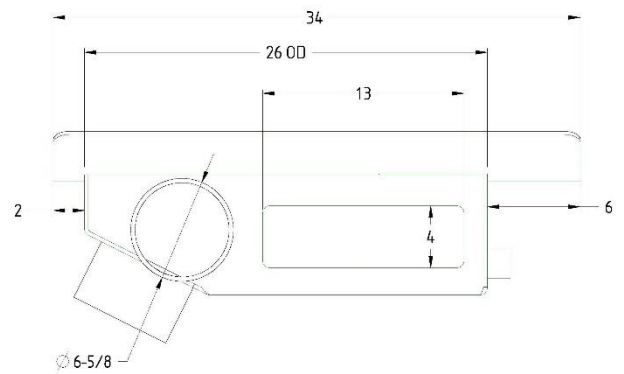

Sand Cannon – Replacement Corn Slot

Item #	Part #	Description
—		Corn Slot Replacement Kit