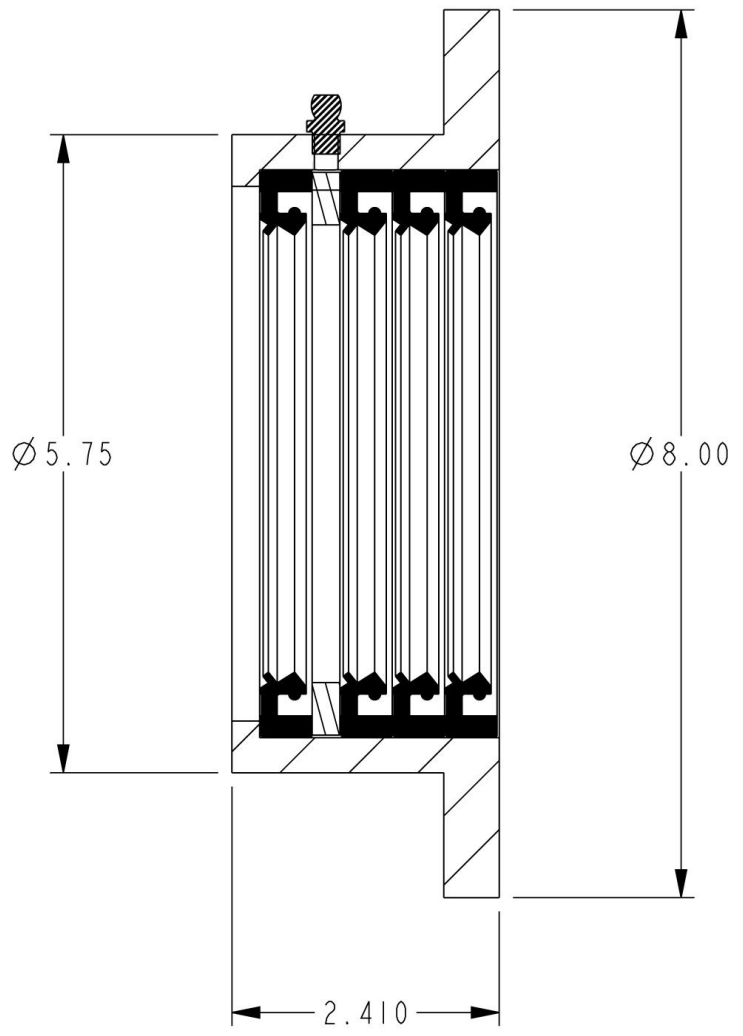

Sand Cannon - Components

Sand Cannon – Components

Item #	Part #	Description
1	M300	3HP/1750/3PH/TEFC/182TC MOTOR
2	S558	Sumitomo Solid Shaft Output Gearbox
3	K186	8020 X 3-1/8 Hub for #80 Chain Coupler(SC)
4	Z688	#80 Chain Coupling Loop, SR
5	Z447	Chain Coupling Cover, SR
6	V180	2-15/16" BS Chain Coupler Half
7	O433	Dodge 2-15/16" 4 bolt sq flange bearing
8	E120	Slip On Seal Collar For Drive Shaft
9	Z219	O-Ring 3-3/8" ID
10	L334	Seal Housing, SS
11	-	Seal Pack Assembly
12	N115	Thrust Plate Auger Base UHMW
13	V259	SRS-SC Wear Plate - Lower Auger Scoop

Sand Cannon - Trelleborg Seal Assembly

Trelleborg Metal Face Seal
Serial # 4054 & Above

Item #	Part #	Description
1	N242	SKF SEAL 95X120X12_HMSA_RG (562881)
2	F242	Trelleborg Face Seal Housing - Stainless Steel
3	O171	SRS-OS/SC Trelleborg Seal
4	O723	Trelleborg Face Seal Inner Collar - Stainless Steel
5	Z219	#236 O-ring
6	O559	Bolt, 1/2" NC X 2.25

Sand Cannon - 4-Seal Pack Direction Detail

SEAL LIP ORIENTATION

Item #	Part #	Description
1	L334	Seal Housing, SS
2	P679	Seal - Cut Lips
3	A440	1/4" Seal Spacer

Sand Cannon - 3-Seal Pack Direction Detail (past models)

Item #	Part #	Description
—	B592	Wheel Assembly [SRS SC Nylon Wheel Complete]
1	—	Wheel, Poly
2	—	Wheel Bearing
3	—	Wheel Bearing Seal
4	—	Wheel Shaft
5	—	Wheel Bushing
6	—	Wheel Washer
7	—	Wheel Bolt
8	—	Wheel Nut