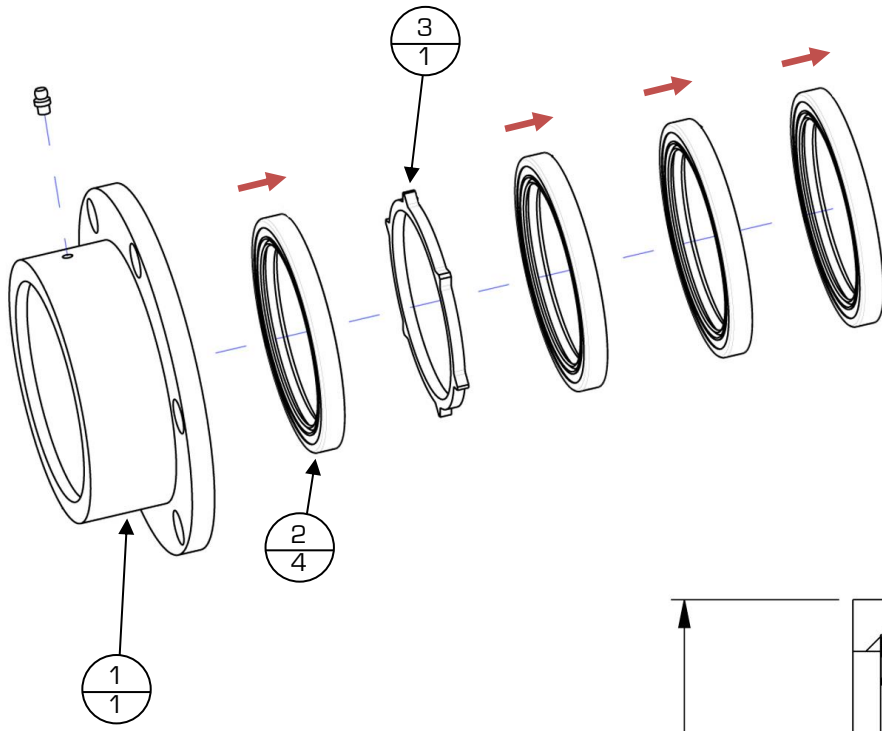

Sand Cannon - Components

Sand Cannon – Components

Item #	Part #	Description
1	M300	3HP/1750/3PH/TEFC/182TC MOTOR
2	S558	Sumitomo Solid Shaft Output Gearbox
3	K186	8020 X 3-1/8 Hub for #80 Chain Coupler(SC)
4	Z688	#80 Chain Coupling Loop, SR
5	Z447	Chain Coupling Cover, SR
6	V180	2-15/16" BS Chain Coupler Half
7	O433	Dodge 2-15/16" 4 bolt sq flange bearing
8	E120	Slip On Seal Collar For Drive Shaft
9	Z219	O-Ring 3-3/8" ID
10	L334	Seal Housing, SS
11	-	Seal Pack Assembly
12	N115	Thrust Plate Auger Base UHMW
13	V259	SRS-SC Wear Plate - Lower Auger Scoop

Sand Cannon - Trelleborg Seal Assembly

Trelleborg Metal Face Seal
Serial # 4054 & Above

Item #	Part #	Description
1	N242	SKF SEAL 95X120X12_HMSA_RG (562881)
2	F242	Trelleborg Face Seal Housing - Stainless Steel
3	O171	SRS-OS/SC Trelleborg Seal
4	O723	Trelleborg Face Seal Inner Collar - Stainless Steel
5	Z219	#236 O-ring
6	O559	Bolt, 1/2" NC X 2.25

Sand Cannon - 4-Seal Pack Direction Detail

SEAL LIP ORIENTATION

Item #	Part #	Description
1	L334	Seal Housing, SS
2	P679	Seal - Cut Lips
3	A440	1/4" Seal Spacer

Sand Cannon - 3-Seal Pack Direction Detail (past models)

Item #	Part #	Description
—	B592	Wheel Assembly [SRS SC Nylon Wheel Complete]
1	—	Wheel, Poly
2	—	Wheel Bearing
3	—	Wheel Bearing Seal
4	—	Wheel Shaft
5	—	Wheel Bushing
6	—	Wheel Washer
7	—	Wheel Bolt
8	—	Wheel Nut