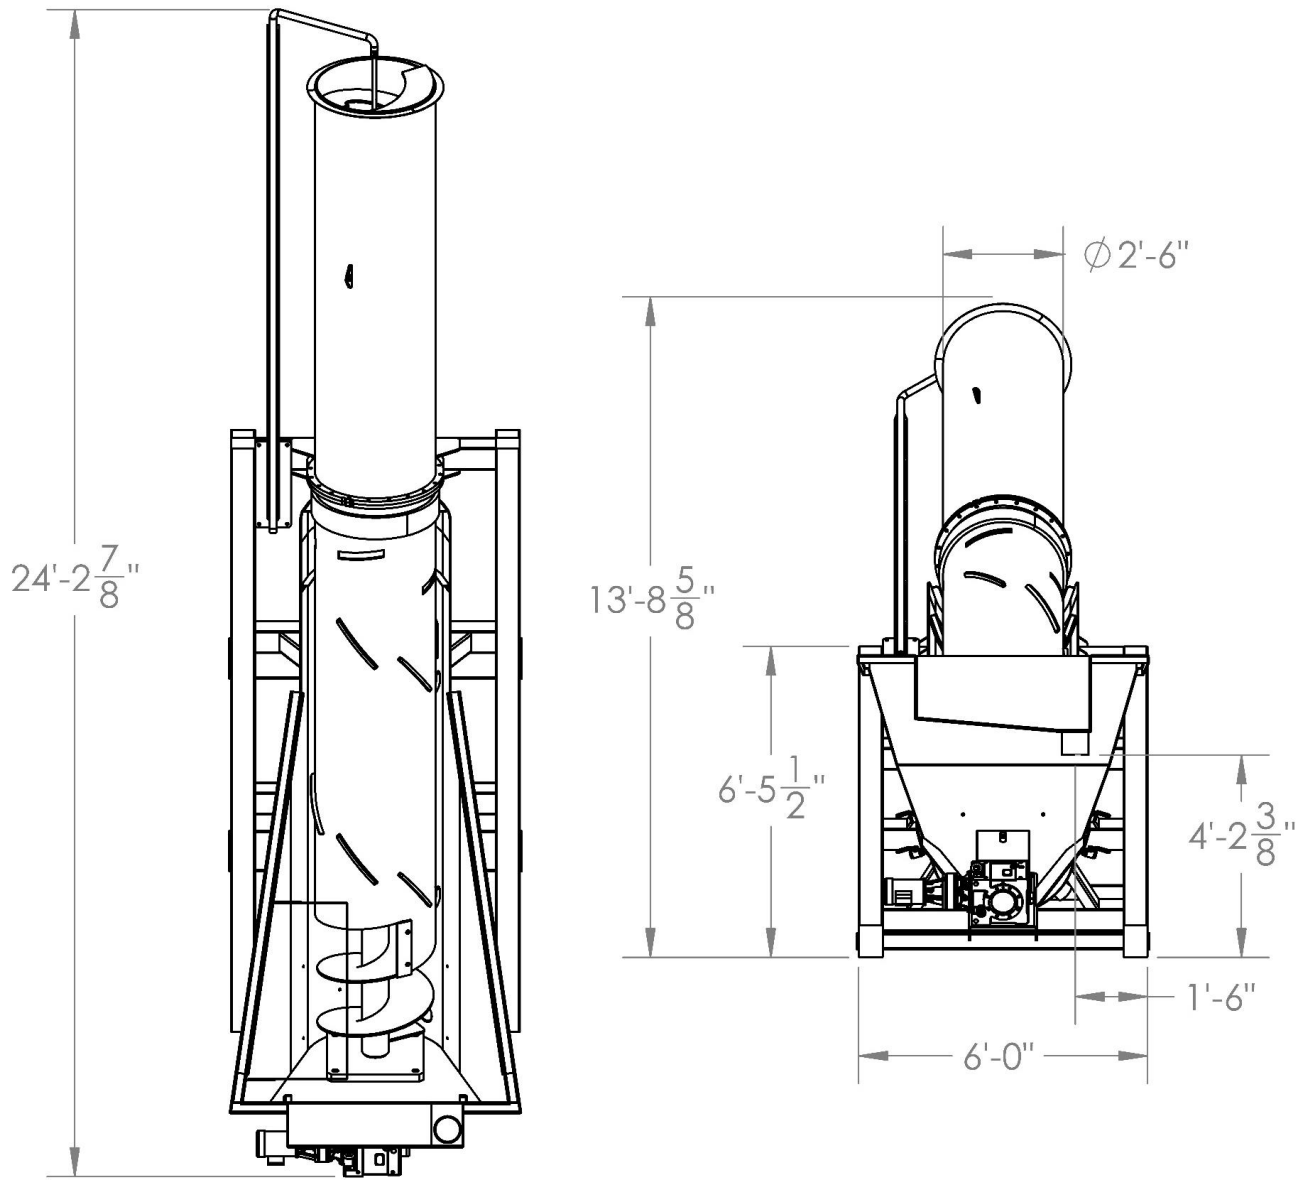

Sand Cannon - Components

Sand Cannon – Components

Item #	Part #	Description
1	M300	3HP/1750/3PH/TEFC/182TC MOTOR
2	S558	Sumitomo Solid Shaft Output Gearbox
3	K186	8020 X 3-1/8 Hub for #80 Chain Coupler(SC)
4	Z688	#80 Chain Coupling Loop, SR
5	Z447	Chain Coupling Cover, SR
6	V180	2-15/16" BS Chain Coupler Half
7	O433	Dodge 2-15/16" 4 bolt sq flange bearing
8	E120	Slip On Seal Collar For Drive Shaft
9	Z219	O-Ring 3-3/8" ID
10	L334	Seal Housing, SS
11	-	Seal Pack Assembly
12	N115	Thrust Plate Auger Base UHMW
13	V259	SRS-SC Wear Plate - Lower Auger Scoop

Sand Cannon - Trelleborg Seal Assembly

Trelleborg Metal Face Seal
Serial # 4054 & Above

Item #	Part #	Description
1	N242	SKF SEAL 95X120X12_HMSA_RG (562881)
2	F242	Trelleborg Face Seal Housing - Stainless Steel
3	O171	SRS-OS/SC Trelleborg Seal
4	O723	Trelleborg Face Seal Inner Collar - Stainless Steel
5	Z219	#236 O-ring
6	O559	Bolt, 1/2" NC X 2.25

Item #	Part #	Description
—	B592	Wheel Assembly [SRS SC Nylon Wheel Complete]
1	—	Wheel, Poly
2	—	Wheel Bearing
3	—	Wheel Bearing Seal
4	—	Wheel Shaft
5	—	Wheel Bushing
6	—	Wheel Washer
7	—	Wheel Bolt
8	—	Wheel Nut

Sand Cannon – Replacement Corn Slot

Item #	Part #	Description
—		Corn Slot Replacement Kit

Sand Cannon - Overall Dimensions

Sand Cannon - Overall Dimensions

For Technical Support, to order Replacement Parts, or for questions about other products,
please contact your local dealer.
