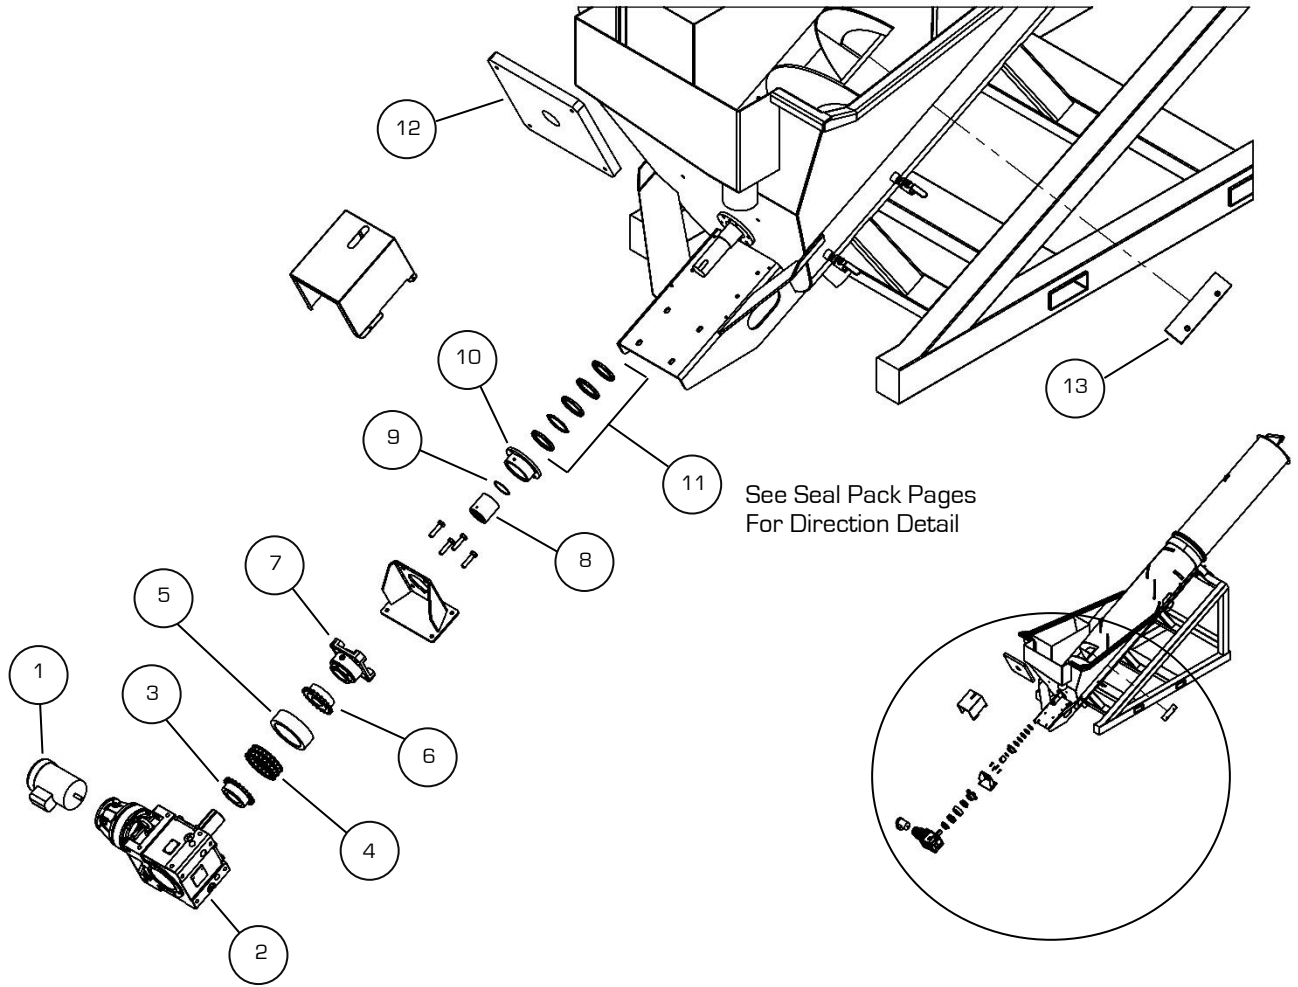

Sand Cannon - Components

Sand Cannon – Components

Item #	Part #	Description
1	M300	3HP/1750/3PH/TEFC/182TC MOTOR
2	S558	Sumitomo Solid Shaft Output Gearbox
3	K186	8020 X 3-1/8 Hub for #80 Chain Coupler(SC)
4	Z688	#80 Chain Coupling Loop, SR
5	Z447	Chain Coupling Cover, SR
6	V180	2-15/16" BS Chain Coupler Half
7	O433	Dodge 2-15/16" 4 bolt sq flange bearing
8	E120	Slip On Seal Collar For Drive Shaft
9	Z219	O-Ring 3-3/8" ID
10	L334	Seal Housing, SS
11	-	Seal Pack Assembly
12	N115	Thrust Plate Auger Base UHMW
13	V259	SRS-SC Wear Plate - Lower Auger Scoop

Sand Cannon - 4-Seal Pack Direction Detail

SEAL LIP ORIENTATION

Item #	Part #	Description
1	L334	Seal Housing, SS
2	P679	Seal - Cut Lips
3	A440	1/4" Seal Spacer

Sand Cannon - 3-Seal Pack Direction Detail (past models)

Item #	Part #	Description
—	B592	Wheel Assembly [SRS SC Nylon Wheel Complete]
1	—	Wheel, Poly
2	—	Wheel Bearing
3	—	Wheel Bearing Seal
4	—	Wheel Shaft
5	—	Wheel Bushing
6	—	Wheel Washer
7	—	Wheel Bolt
8	—	Wheel Nut

Sand Cannon – Replacement Corn Slot

Item #	Part #	Description
—		Corn Slot Replacement Kit

Sand Cannon - Overall Dimensions

Sand Cannon - Overall Dimensions

For Technical Support, to order Replacement Parts, or for questions about other products,
please contact your local dealer.
