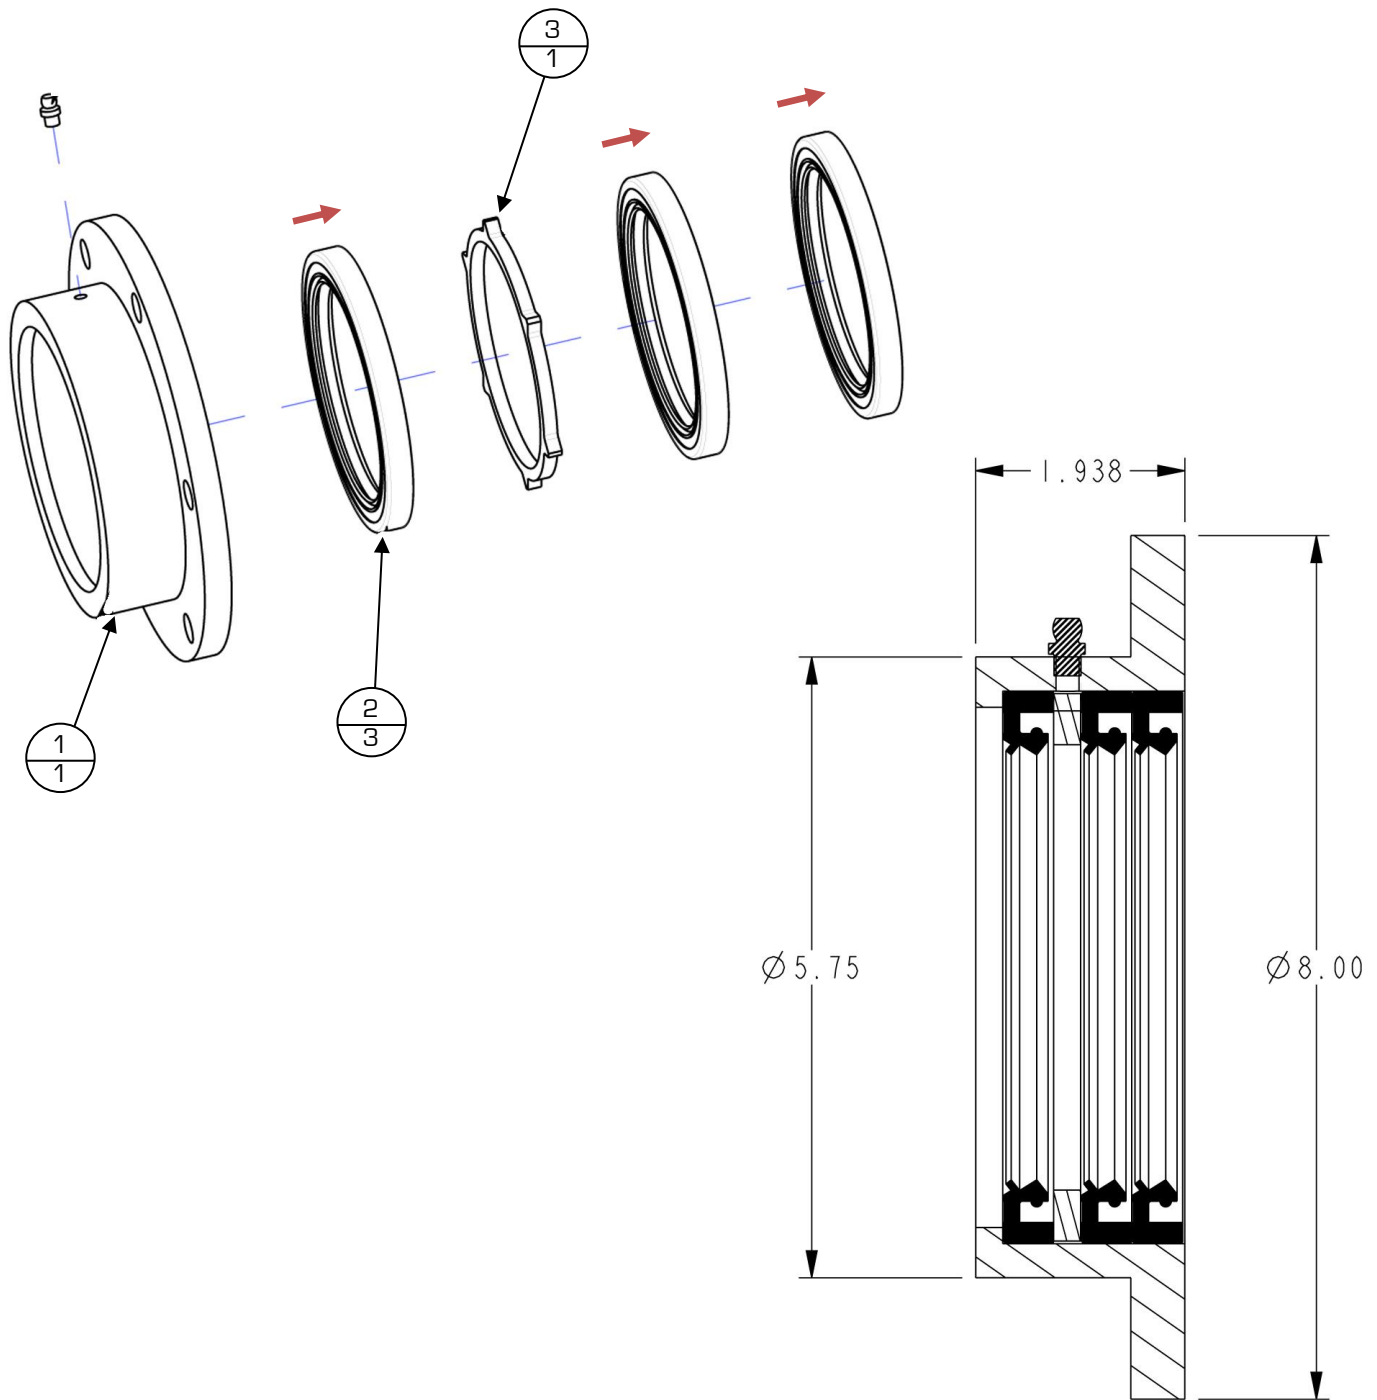

Sand Cannon - Components

Sand Cannon – Components

Item #	Part #	Description
1	M300	3HP/1750/3PH/TEFC/182TC MOTOR
2	S558	Sumitomo Solid Shaft Output Gearbox
3	K186	8020 X 3-1/8 Hub for #80 Chain Coupler(SC)
4	Z688	#80 Chain Coupling Loop, SR
5	Z447	Chain Coupling Cover, SR
6	V180	2-15/16" BS Chain Coupler Half
7	O433	Dodge 2-15/16" 4 bolt sq flange bearing
8	E120	Slip On Seal Collar For Drive Shaft
9	Z219	O-Ring 3-3/8" ID
10	L334	Seal Housing, SS
11	-	Seal Pack Assembly
12	N115	Thrust Plate Auger Base UHMW
13	V259	SRS-SC Wear Plate - Lower Auger Scoop

Sand Cannon - 4-Seal Pack Direction Detail

SEAL LIP ORIENTATION

Item #	Part #	Description
1	L334	Seal Housing, SS
2	P679	Seal - Cut Lips
3	A440	1/4" Seal Spacer

Sand Cannon - 3-Seal Pack Direction Detail (past models)

SEAL LIP ORIENTATION

Quantity

Item #	Part #	Description
1	L334	Seal Housing, SS
2	P679	Seal - Cut Lips
3	A440	1/4" Seal Spacer

Sand Cannon – Replacement Corn Slot

****Note: Sold as an assembly only**

#
Quantity

Item #	Part #	Description
—	B592	Wheel Assembly [SRS SC Nylon Wheel Complete]
1	—	Wheel, Poly
2	—	Wheel Bearing
3	—	Wheel Bearing Seal
4	—	Wheel Shaft
5	—	Wheel Bushing
6	—	Wheel Washer
7	—	Wheel Bolt
8	—	Wheel Nut