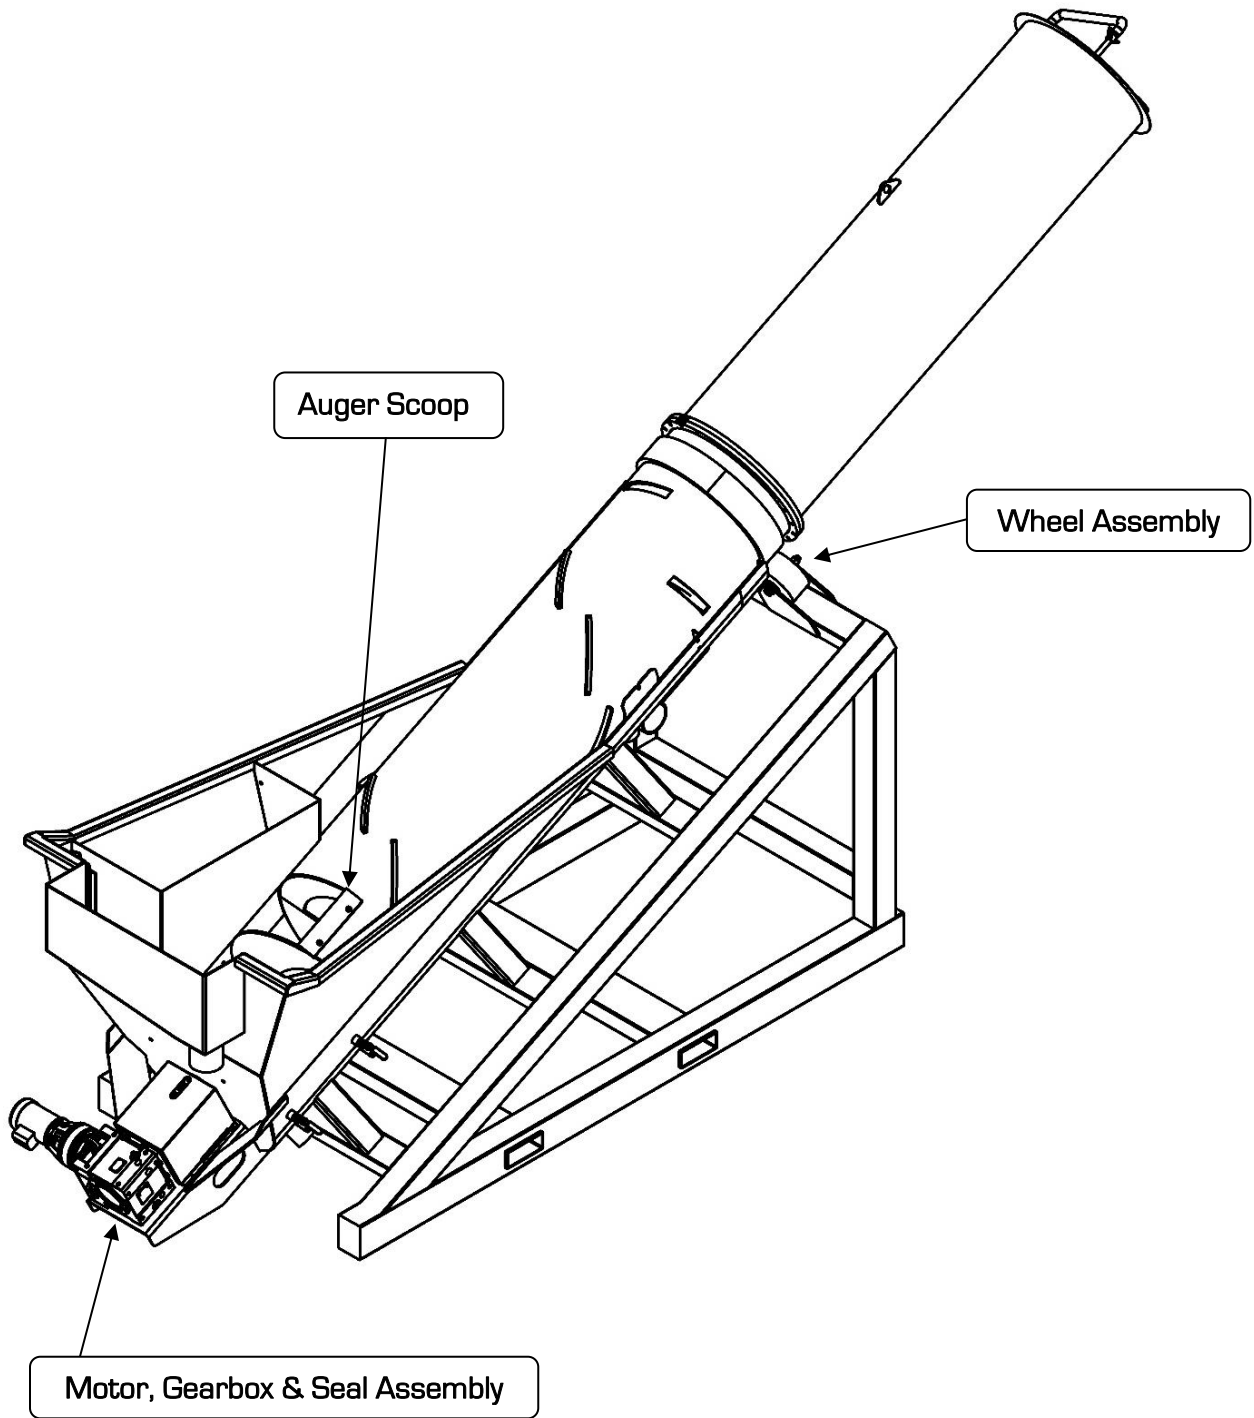

DARITECH^{INC}
Manure Management

SRS System

For Model:

Sand Cannon Separator
Sand Recovery System (SRS)

Rev	Date	Changes
0		Initial completion
1	08/06/14	First level changes
2	08/23/17	New gearbox, mods & Trelleborg seal

Sand Cannon - Components

Sand Cannon – Components

Item #	Part #	Description
1	M300	3HP/1750/3PH/TEFC/182TC MOTOR
2	S558	Sumitomo Solid Shaft Output Gearbox
3	K186	8020 X 3-1/8 Hub for #80 Chain Coupler(SC)
4	Z688	#80 Chain Coupling Loop, SR
5	Z447	Chain Coupling Cover, SR
6	V180	2-15/16" BS Chain Coupler Half
7	O433	Dodge 2-15/16" 4 bolt sq flange bearing
8	E120	Slip On Seal Collar For Drive Shaft
9	Z219	O-Ring 3-3/8" ID
10	L334	Seal Housing, SS
11	-	Seal Pack Assembly
12	N115	Thrust Plate Auger Base UHMW
13	V259	SRS-SC Wear Plate - Lower Auger Scoop

Sand Cannon - Trelleborg Seal Assembly

Trelleborg Metal Face Seal
Serial # 4054 & Above

Item #	Part #	Description
1	N242	SKF SEAL 95X120X12_HMSA_RG (562881)
2	F242	Trelleborg Face Seal Housing - Stainless Steel
3	O171	SRS-OS/SC Trelleborg Seal
4	O723	Trelleborg Face Seal Inner Collar - Stainless Steel
5	Z219	#236 O-ring
6	O559	Bolt, 1/2" NC X 2.25

Item #	Part #	Description
—	B592	Wheel Assembly [SRS SC Nylon Wheel Complete]
1	—	Wheel, Poly
2	—	Wheel Bearing
3	—	Wheel Bearing Seal
4	—	Wheel Shaft
5	—	Wheel Bushing
6	—	Wheel Washer
7	—	Wheel Bolt
8	—	Wheel Nut