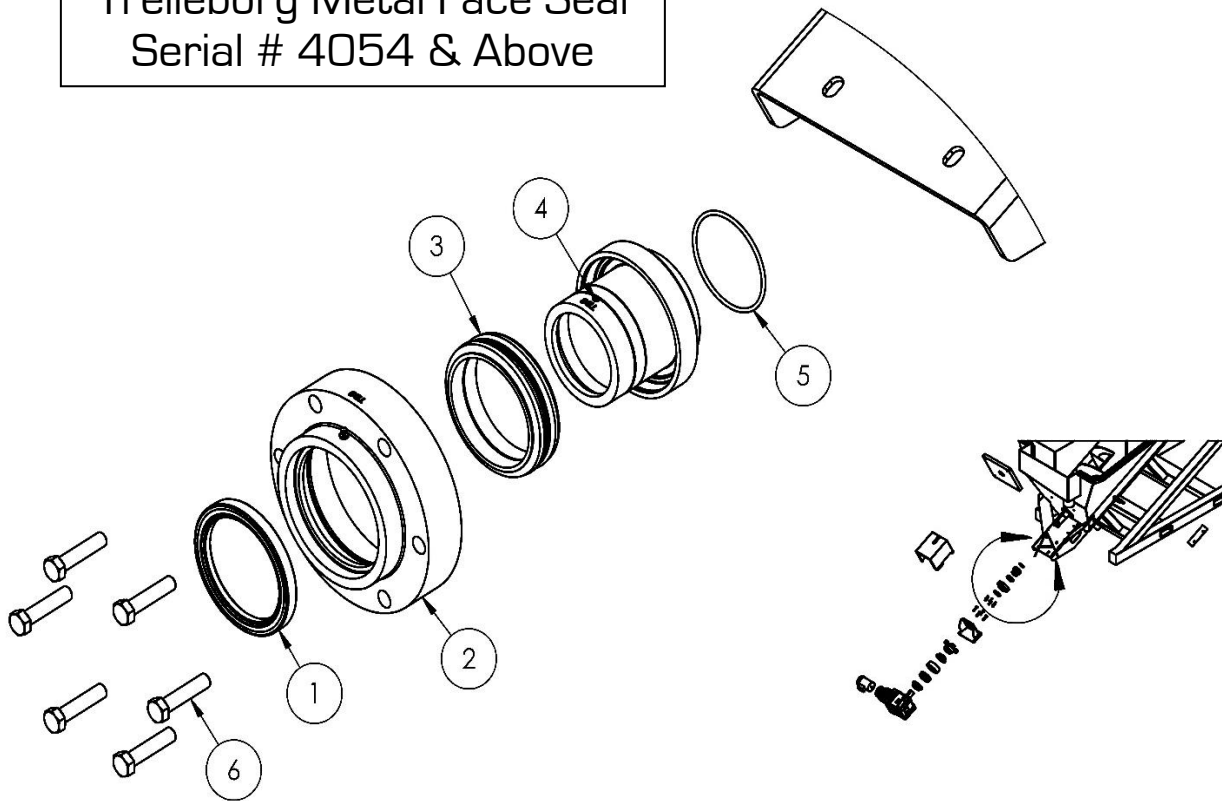

Sand Cannon - Components

Sand Cannon – Components

Item #	Part #	Description
1	M300	3HP/1750/3PH/TEFC/182TC MOTOR
2	S558	Sumitomo Solid Shaft Output Gearbox
3	K186	8020 X 3-1/8 Hub for #80 Chain Coupler(SC)
4	Z688	#80 Chain Coupling Loop, SR
5	Z447	Chain Coupling Cover, SR
6	V180	2-15/16" BS Chain Coupler Half
7	O433	Dodge 2-15/16" 4 bolt sq flange bearing
8	E120	Slip On Seal Collar For Drive Shaft
9	Z219	O-Ring 3-3/8" ID
10	L334	Seal Housing, SS
11	-	Seal Pack Assembly
12	N115	Thrust Plate Auger Base UHMW
13	V259	SRS-SC Wear Plate - Lower Auger Scoop

Sand Cannon - Trelleborg Seal Assembly

Trelleborg Metal Face Seal
Serial # 4054 & Above

Item #	Part #	Description
1	N242	SKF SEAL 95X120X12_HMSA_RG (562881)
2	F242	Trelleborg Face Seal Housing - Stainless Steel
3	O171	SRS-OS/SC Trelleborg Seal
4	O723	Trelleborg Face Seal Inner Collar - Stainless Steel
5	Z219	#236 O-ring
6	O559	Bolt, 1/2" NC X 2.25

Sand Cannon - 4-Seal Pack Direction Detail

SEAL LIP ORIENTATION

Item #	Part #	Description
1	L334	Seal Housing, SS
2	P679	Seal - Cut Lips
3	A440	1/4" Seal Spacer

Sand Cannon - 3-Seal Pack Direction Detail (past models)

Item #	Part #	Description
—	B592	Wheel Assembly [SRS SC Nylon Wheel Complete]
1	—	Wheel, Poly
2	—	Wheel Bearing
3	—	Wheel Bearing Seal
4	—	Wheel Shaft
5	—	Wheel Bushing
6	—	Wheel Washer
7	—	Wheel Bolt
8	—	Wheel Nut